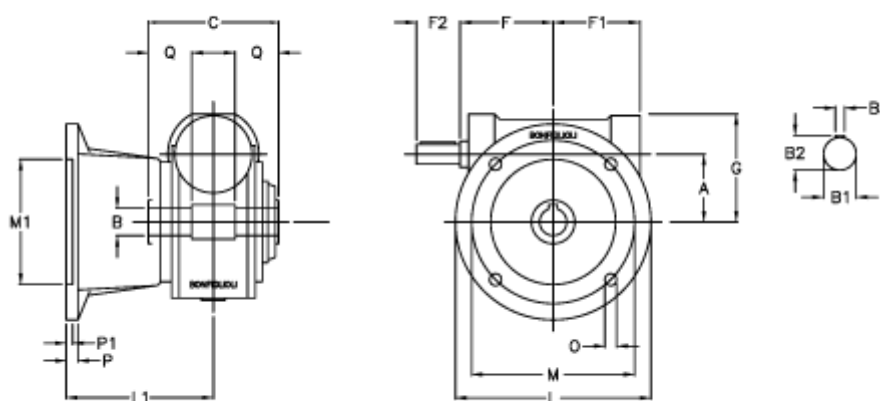

Data Sheet

Article number: 3901049010600

Description: Worm gear with solid input shaft
VF 49FA-10-HS

Measures

a	= 49.5	F1 = 63	P = 12
B	= 25	F2 = 40	P1 = 10
B1	= 16	g = 80	Q = 22.5
B2	= 18.0	L = 125	
B3	= 5	L1 = 115	
C	= 82	m = 90	
Description	= VF 49FA-xx-HS	M1 = 70	
F	= 65	O = 10.5	